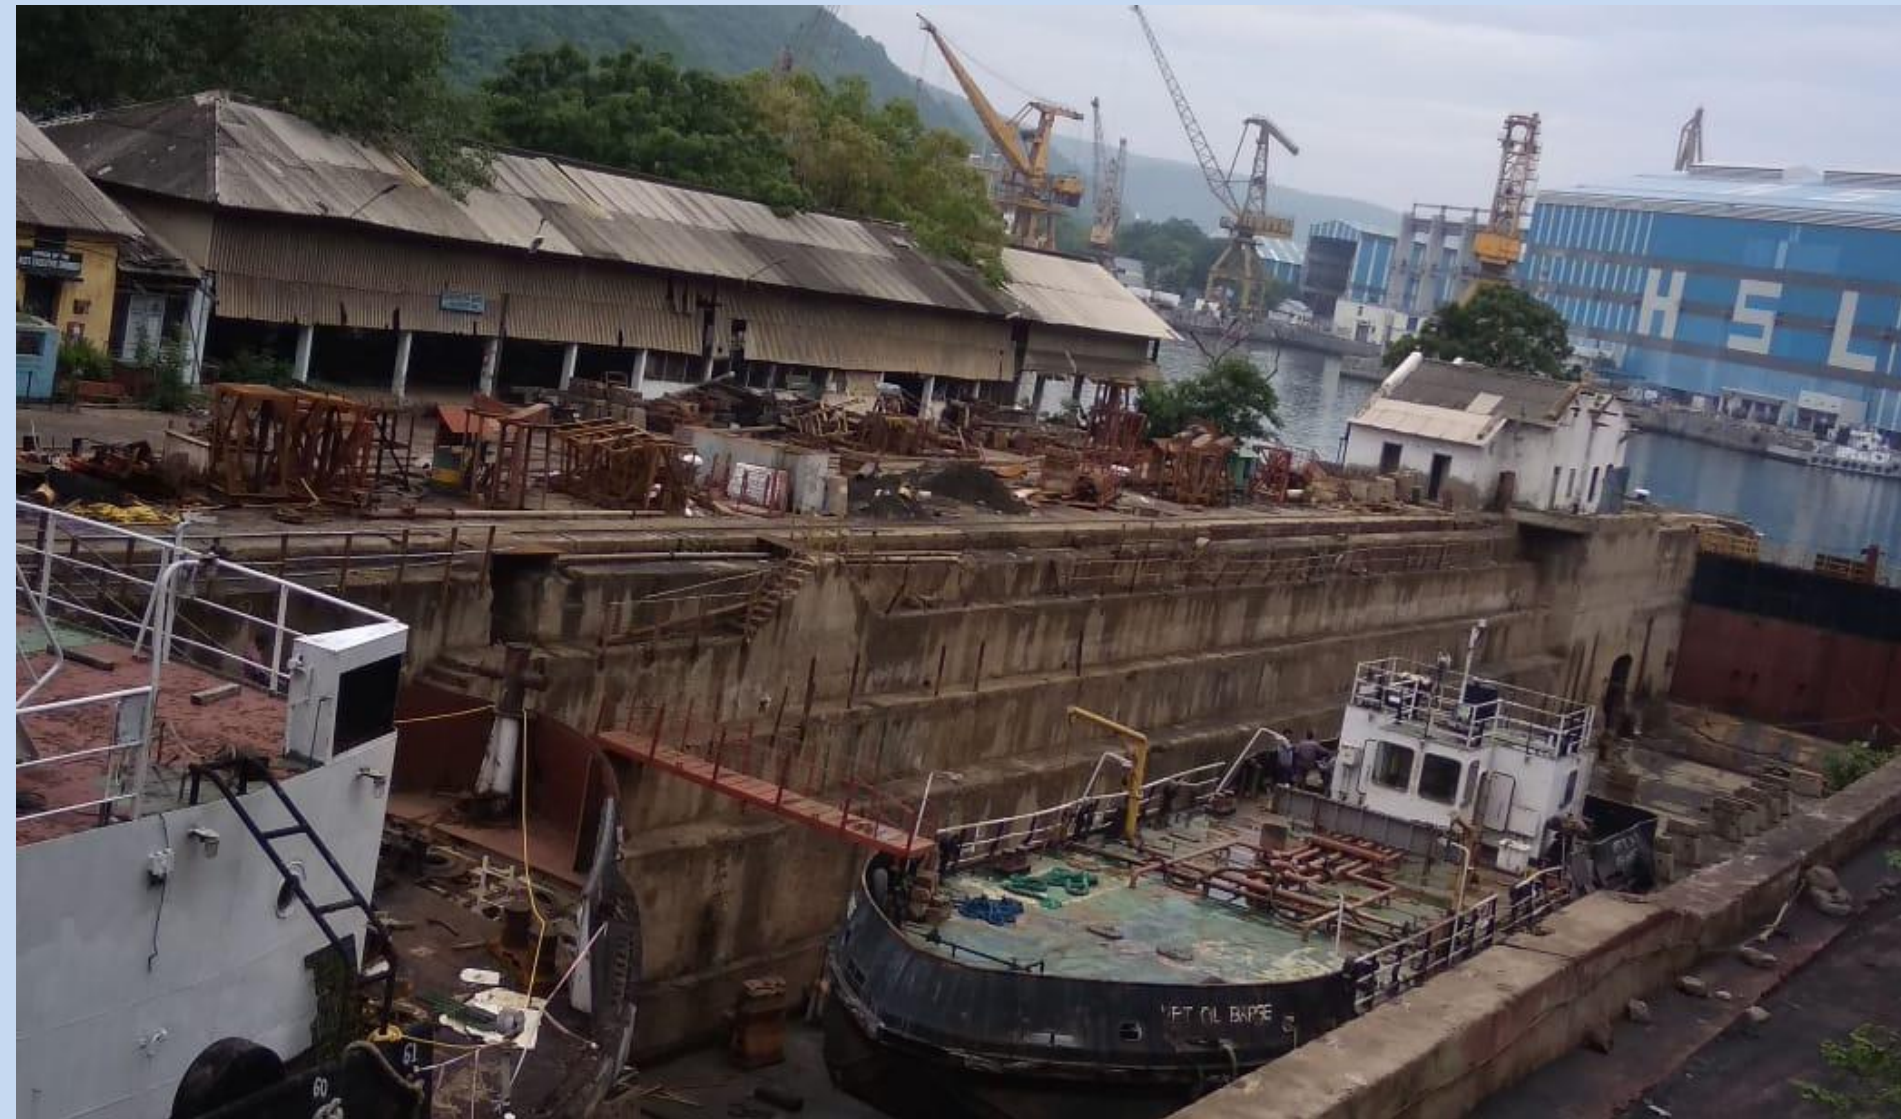

DRY-DOCK

- Length - 140.24 mtrs.
- Breadth - 18.28 mtrs.
- Draft - 5.6 mtrs.